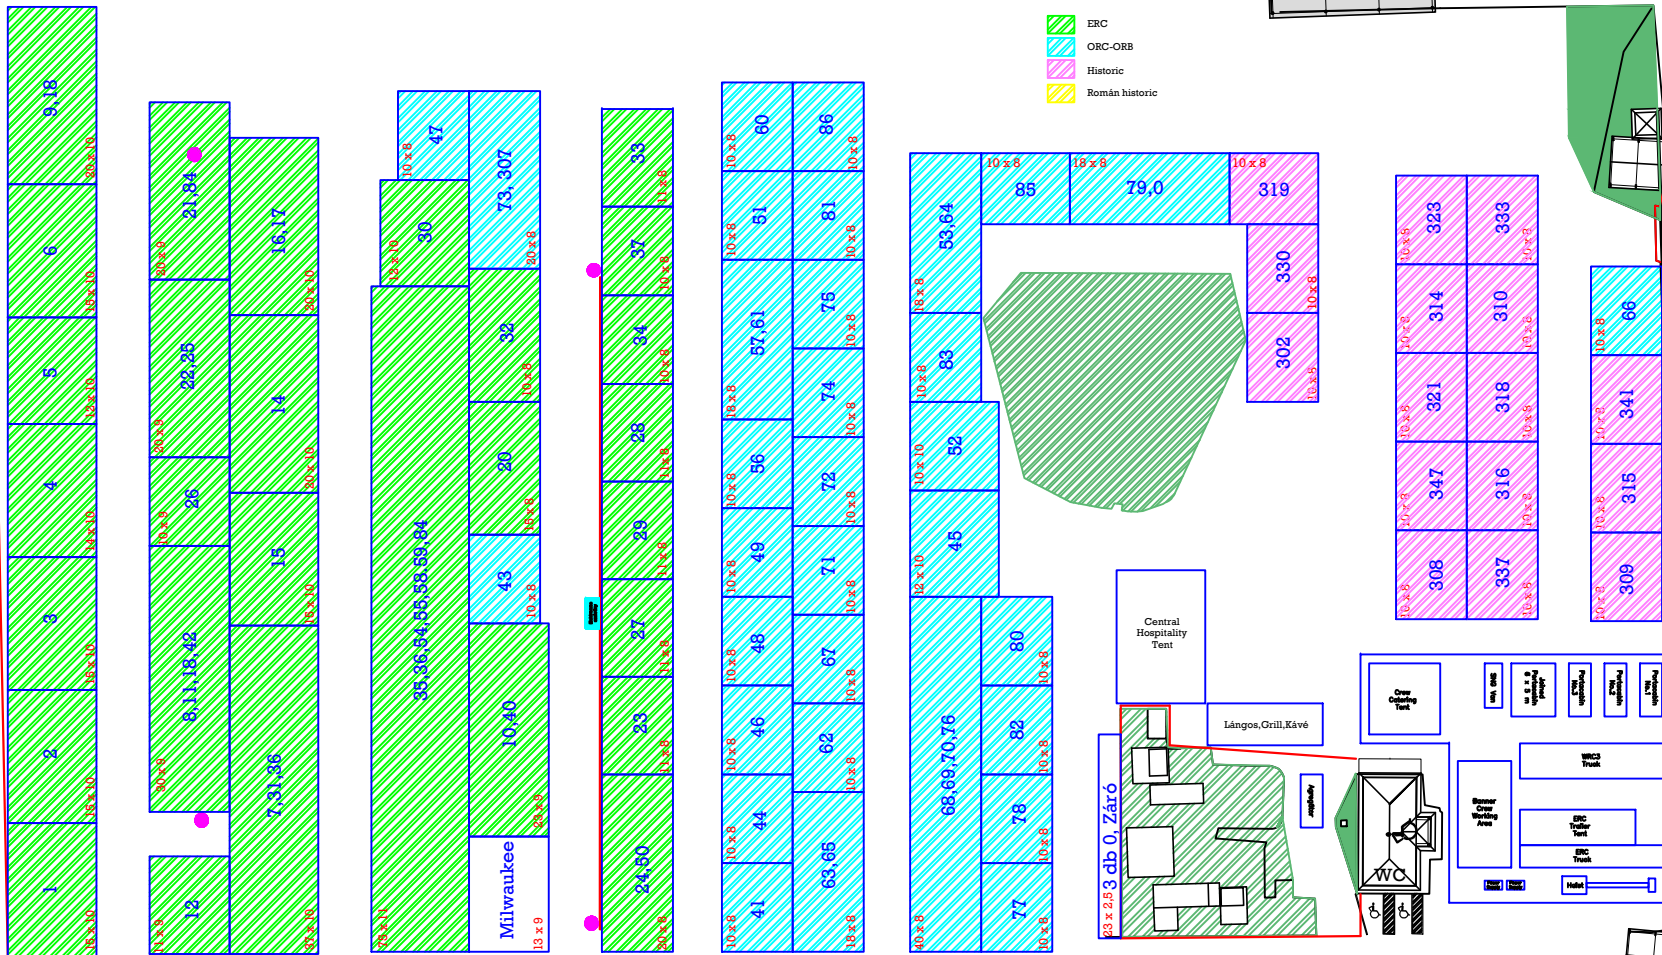

To the Parc Fermé

- ERC
- ORC-ORB
- Historic
- Román historic

Parc Fermé

Regroup

Refueling Zone

VIP Parking

FIA ORG Parking

ETS Racing Fuels

Trailer Parking