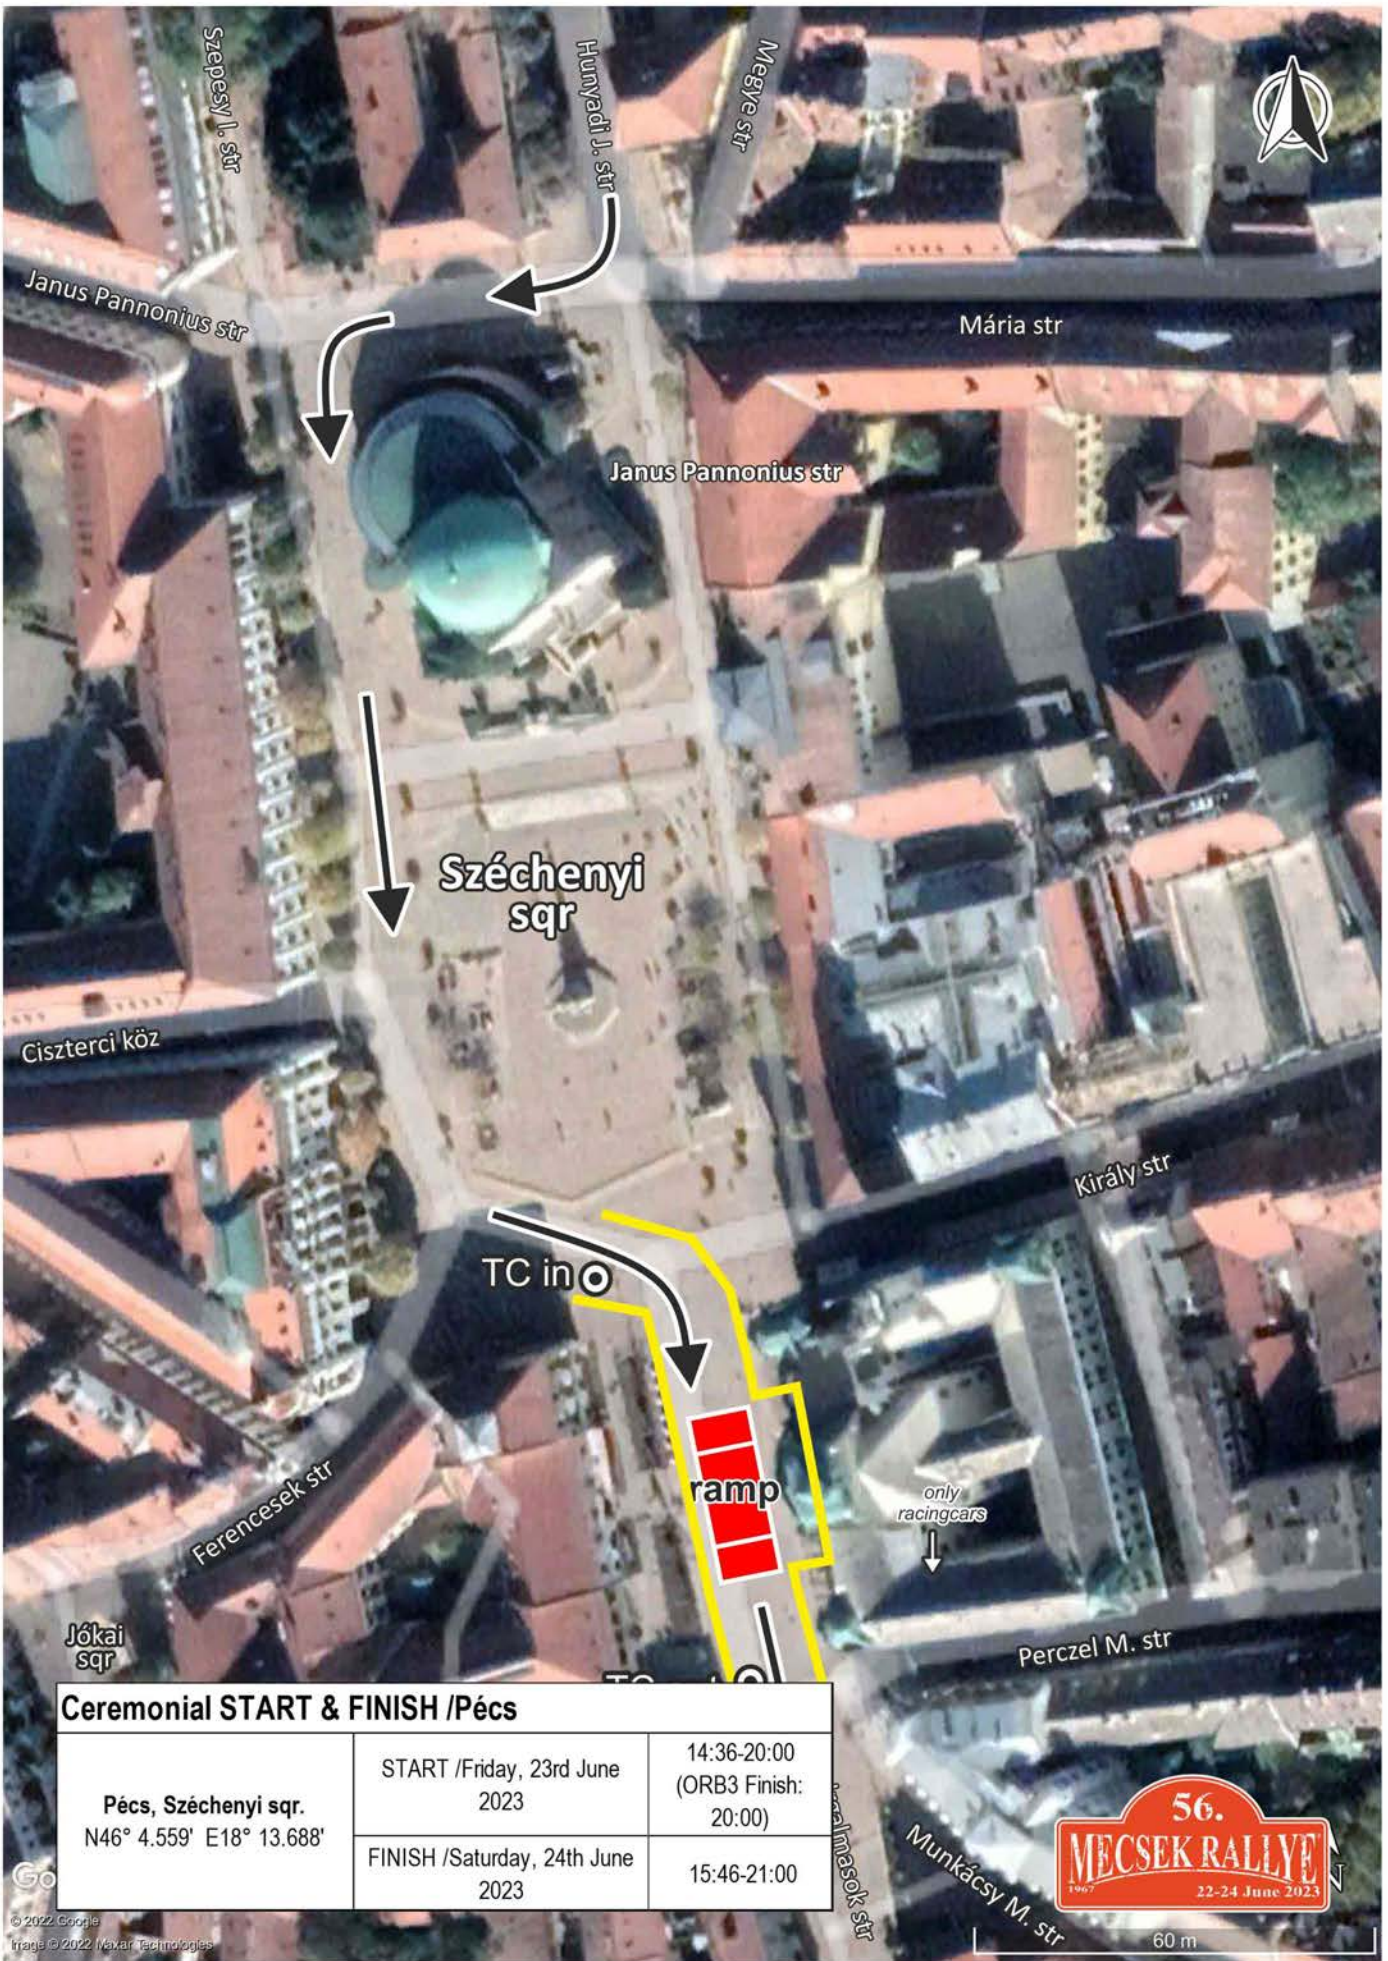

"Welcome ceremony" / Regroup / Komló		
Komló, Eszperantó sqr - car park N46° 11.398' E18° 15.729'	Friday, 23rd June 2023	13:49 -

Ceremonial START & FINISH /Pécs		
Pécs, Széchenyi sq. N46° 4.559' E18° 13.688'	START /Friday, 23rd June 2023	14:36-20:00 (ORB3 Finish: 20:00)
	FINISH /Saturday, 24th June 2023	15:46-21:00