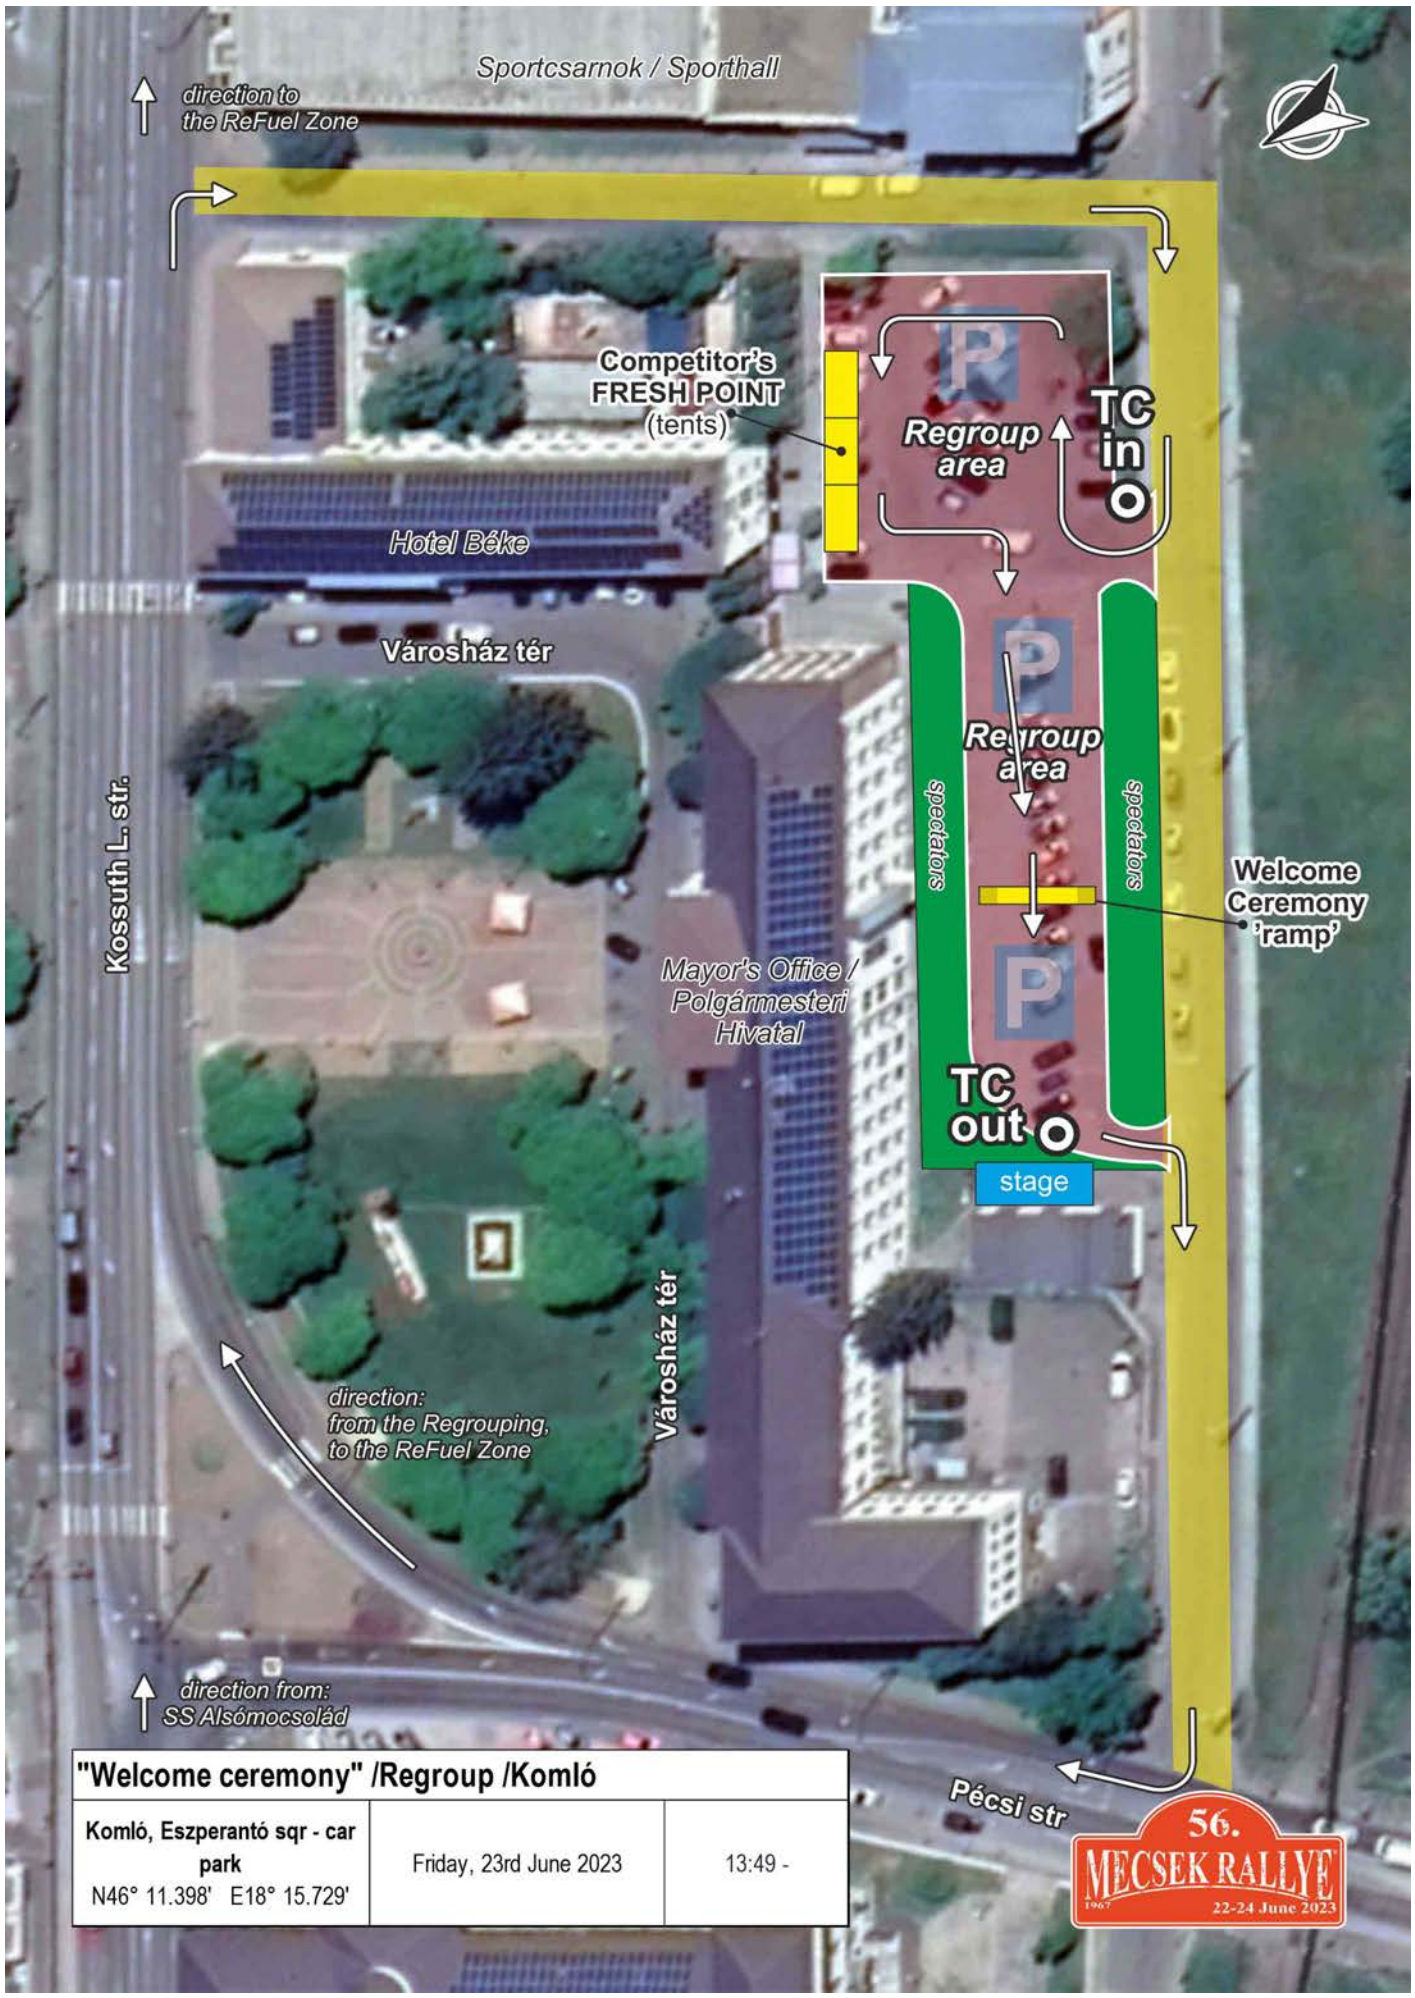

"Welcome ceremony" / Regroup / Komló		
Komló, Eszperantó sqr - car park N46° 11.398' E18° 15.729'	Friday, 23rd June 2023	13:49 -

Ceremonial START & FINISH /Pécs		
Pécs, Széchenyi sq. N46° 4.559' E18° 13.688'	START /Friday, 23rd June 2023	14:36-20:00 (ORB3 Finish: 20:00)
	FINISH /Saturday, 24th June 2023	15:46-21:00