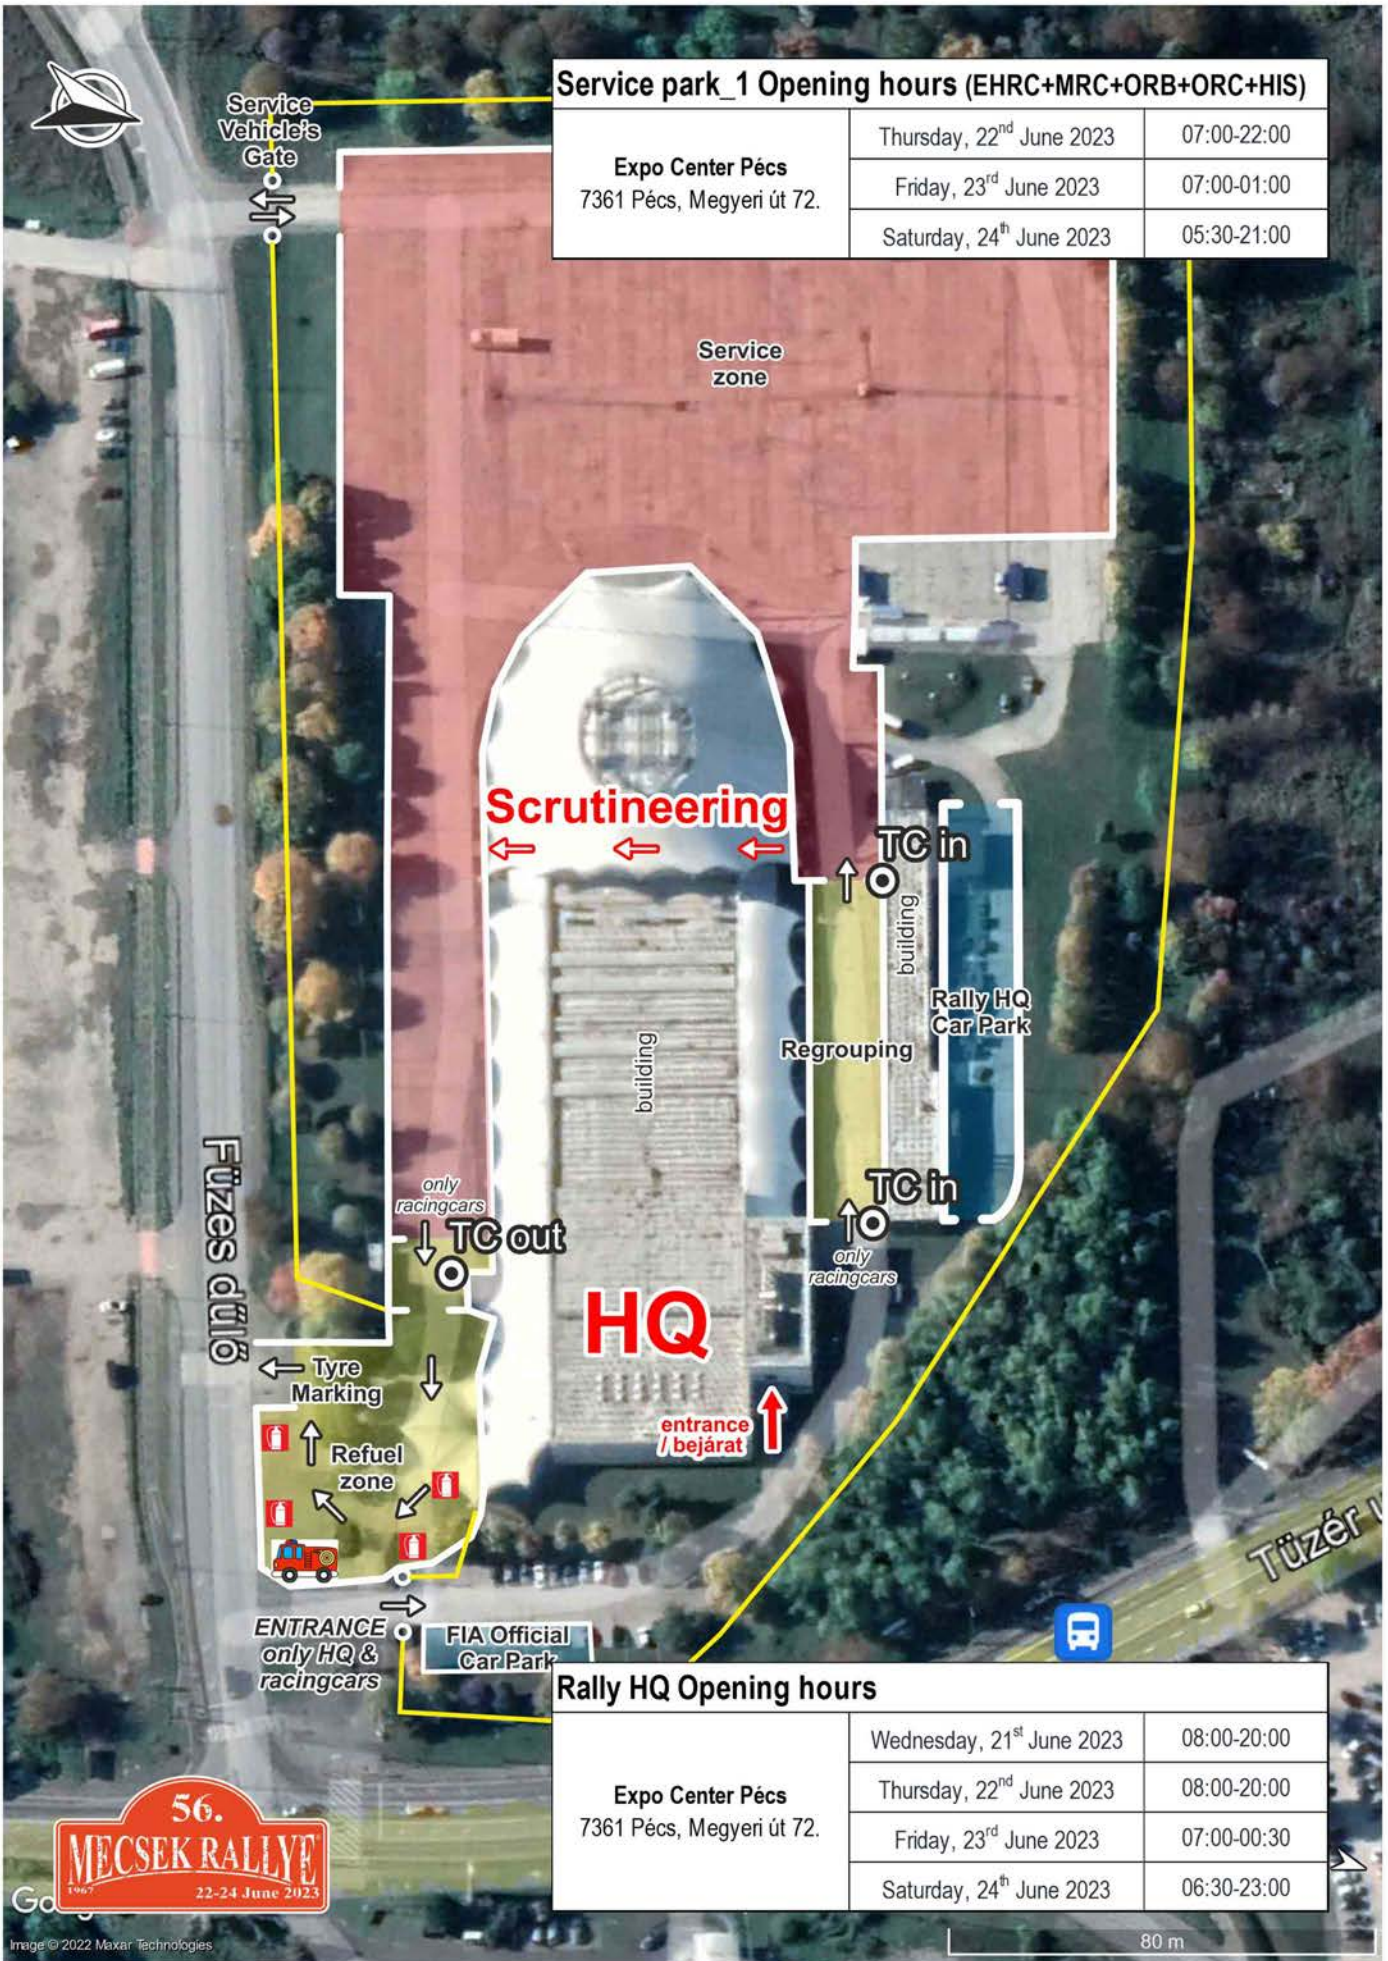

14,70km

2023.06.24.

SS 9,12 /EHRC, ORB

Hetvehely - Golgota

10,90km

2023.06.24.

Service park_1 Opening hours (EHRC+MRC+ORB+ORC+HIS)

Expo Center Pécs 7361 Pécs, Megyeri út 72.	Thursday, 22 nd June 2023	07:00-22:00
	Friday, 23 rd June 2023	07:00-01:00
	Saturday, 24 th June 2023	05:30-21:00