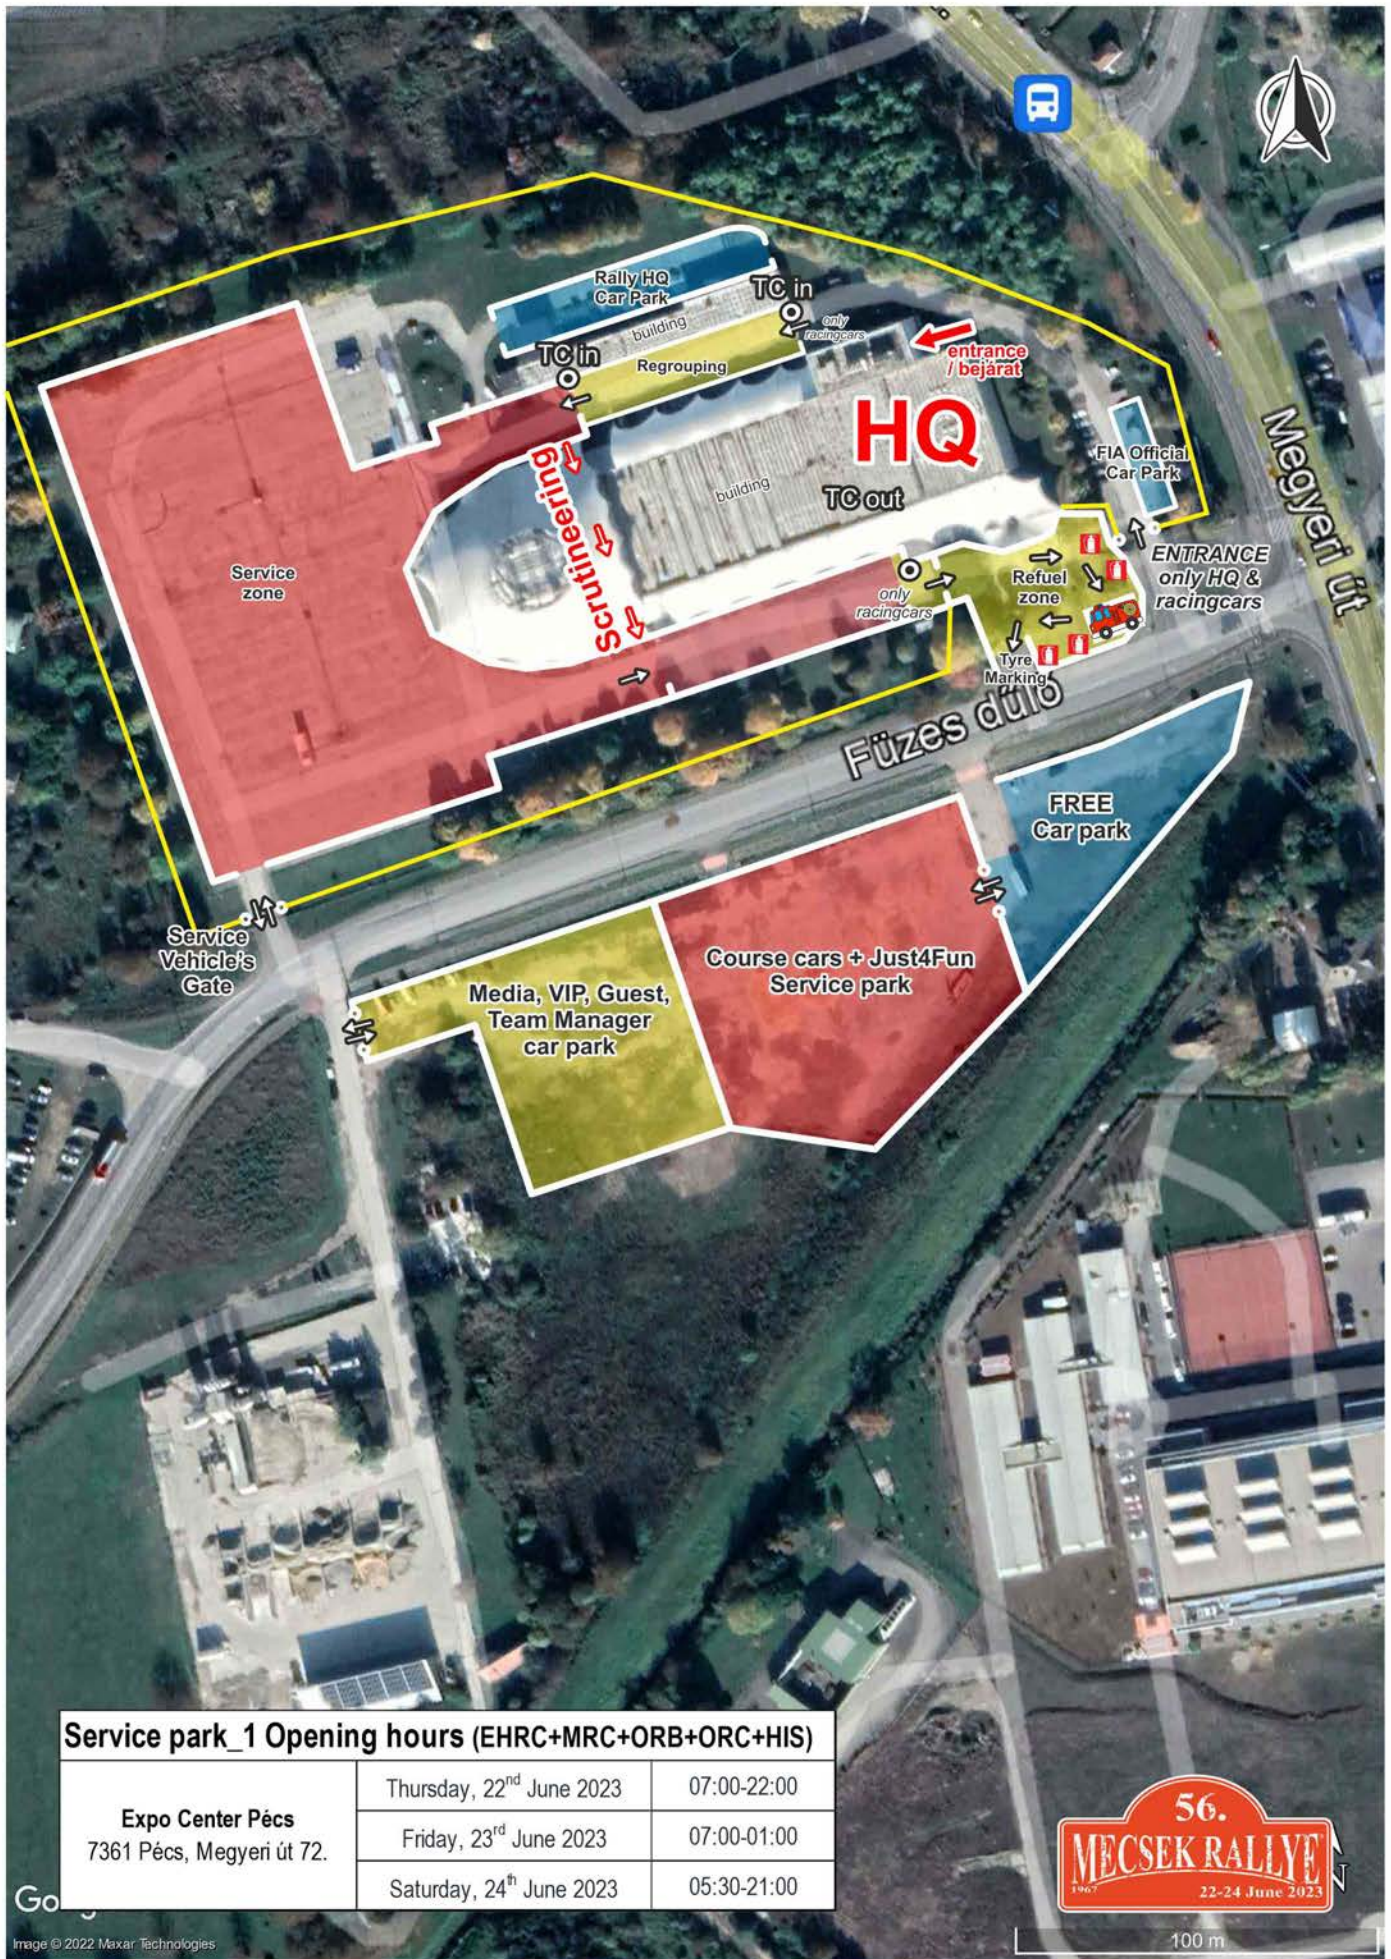

Service park_1 Opening hours (EHRC+MRC+ORB+ORC+HIS)

Expo Center Pécs 7361 Pécs, Megyeri út 72.	Thursday, 22nd June 2023	07:00-22:00
	Friday, 23rd June 2023	07:00-01:00
	Saturday, 24th June 2023	05:30-21:00